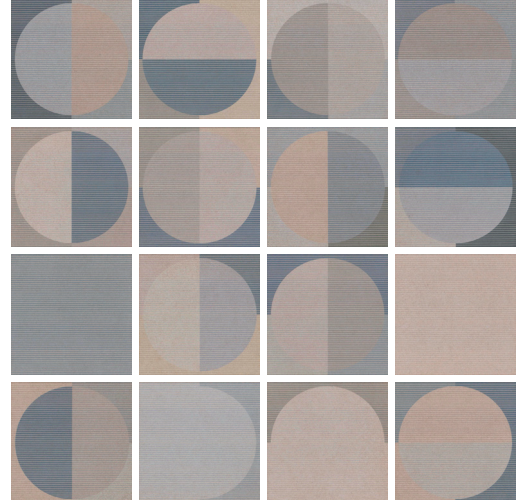

Muro Fresh

Muro Fresh offers crisp, modern visuals digitally printed on cork wall tile. Let your imagination go with the innovative Fresh patterns to create walls with stunning designs. Fresh tile size is 12"x 12" (nominal) x 4mm.

Stratosphere MWT001

Air MWT002

Pressure MWT003

Atmosphere MWT004

Sphere MWT005*

Sky MWT006*

Patterns Stratosphere, Air, Pressure and Atmosphere contain a single design with no variations from tile to tile. Sphere* and Sky* patterns each have a number of variations; refer to the back for details.

Muro Fresh

Sphere offers 14 pattern variations as shown below:

With a carton size of 88 tiles, each carton will include 6 tiles of the 14 patterns plus 4 random tiles.

Sky offers 16 pattern variations as shown below:

With a carton size of 88 tiles, each carton will include 5 tiles of the 16 patterns plus 4 random tiles.

Fresh comes prefinished with a commercial grade water-based finish. Cork is a natural material; shade variations are inherent. UV rays will fade natural wood including cork. Proper window UV films shall be used in order to diminish this effect. Fresh patterns are not intended to line up.